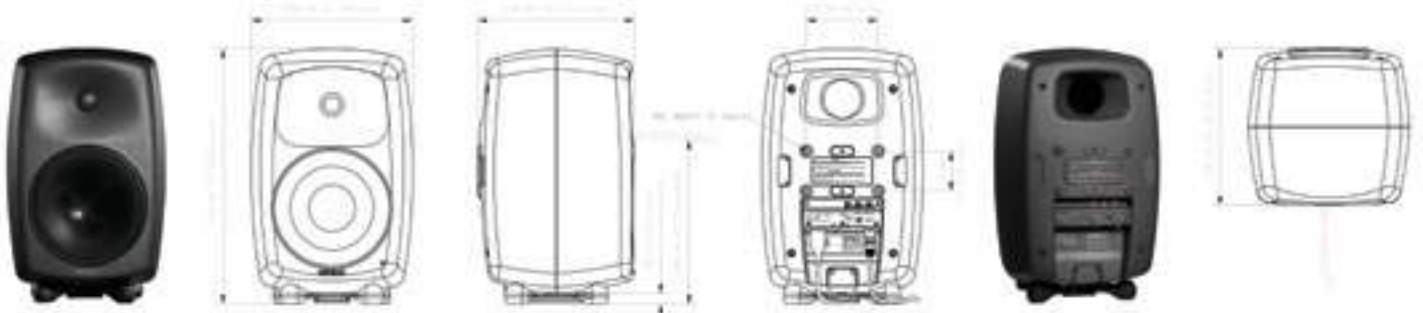

HIFICRITIC

AUDIO REVIEW JOURNAL

£13.50 Vol6/No1 JANUARY - MARCH 2012

REVIEWED THIS ISSUE:

AUDIO RESEARCH REFERENCE 5 SE
AUDIO RESEARCH REFERENCE 150
CAMBRIDGE AUDIO NP30
AUDIOFLAT RUBIKON
NAIM UNITISERVE
NAIM UNITISERVE SSD
WALLS OF SOUND
MSB GALAXY CLOCK
PARTINGTON HEAVI1
GENELEC 8050A
SONIC SOLUTIONS AMARRA
REGA RP3
HANSS T-10
PRO-JECT XPERIENCE V PACK
PROTEUS DIAMOND MKII
ALTO EXTREMO NEO-FLEX
ALTO EXTREMO LYD II
ALTO EXTREMO FAT-BOY MKII
ALTO EXTREMO LYD I
ALTO EXTREMO EXACT
BOWERS & WILKINS P5